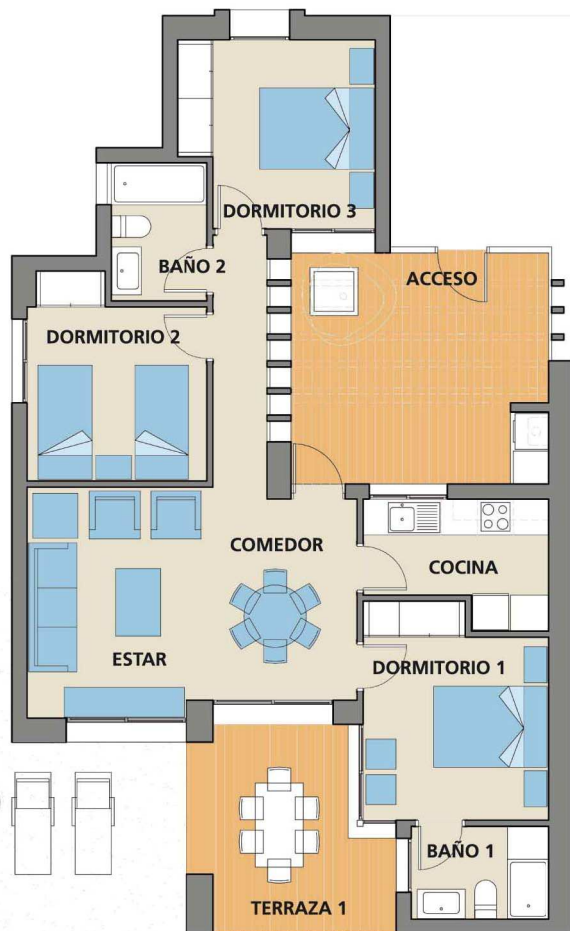

RODA
GOLF & BEACH RESORT

Apartamento Brisa Tipo B, planta baja / Brisa Apartment Type B, ground floor

SUPERFICIES

Total: 82,01 m²

Terrazas: 27,21 m²

SQ. MTS

Total: 82,01 m²

Terraces: 27,21 m²

DETALLE

Cocina

Salón - Comedor

3 Dormitorios

2 Baños

1 Terraza

1 Patio

Piscina comunitaria

Trastero

1 Plaza parking

DETAIL

Kitchen

Living - Dining Room

3 Bedrooms

2 Bathrooms

1 Terrace